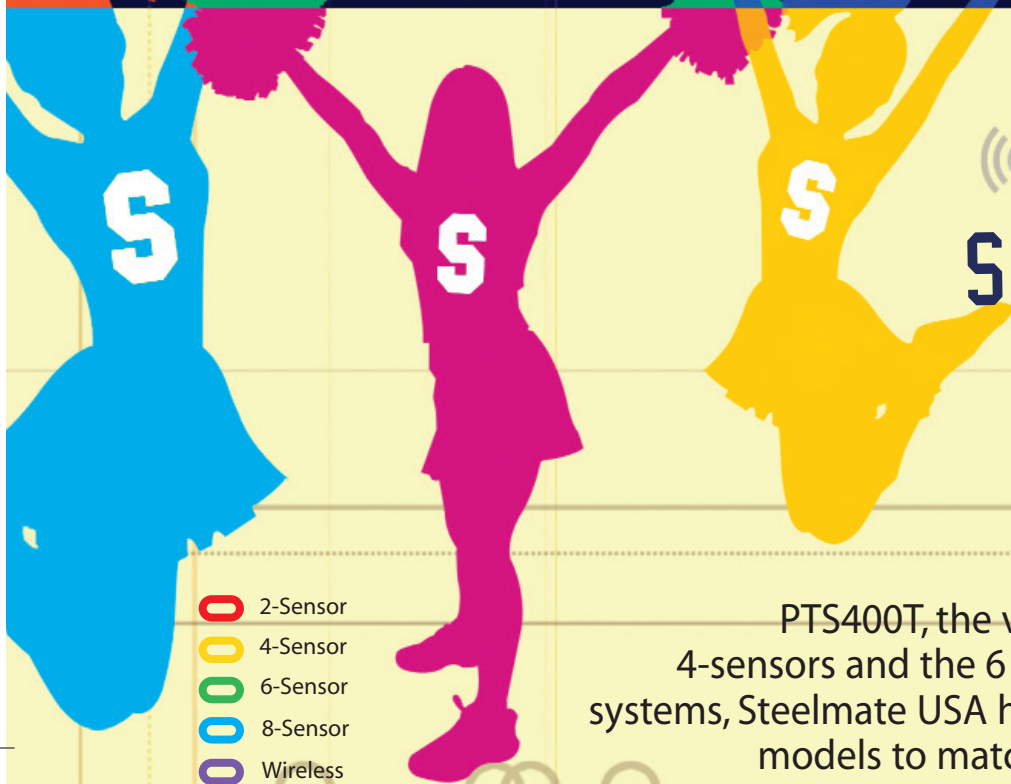

## STEELMATE!

**We Have All Your Needs In Parking Systems**

From the basic 2-sensor audible beep units to the popular 4-sensor wireless PTS400T, the video overlay models with 4-sensors and the 6 or 8-sensor front and rear systems, Steelmate USA has more than 20 different models to match every installation need.